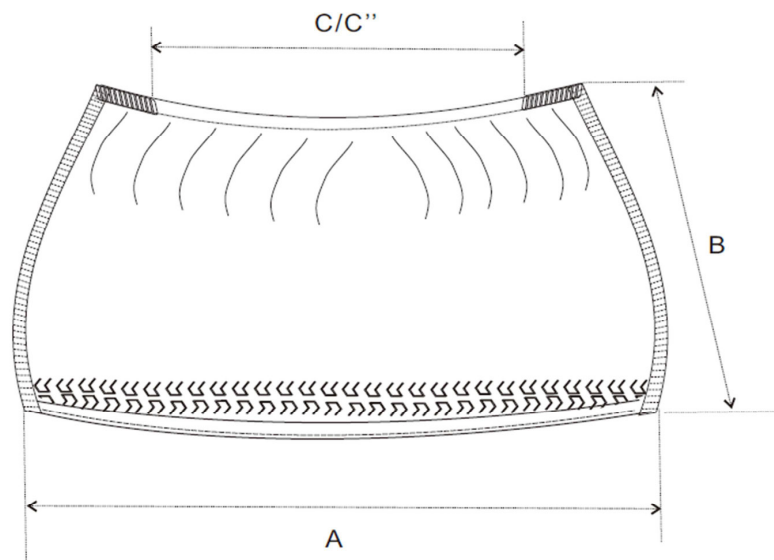

Product Description :	Shoe cover, SPP, Blue, with thread, XL
Product Code :	15411952 (17-100-904)
Raw Material :	37g/m ² SPP +/-2g/m ²
Size :	15.5 x 44.5cm
Packaging :	300 pcs/bag/box
Carton Dimension :	32 x 27 x 22 cm

Item	Length	Allowance	Remark
A	44.5cm	+/- 2cm	
B	15.5cm	+/- 1cm	
C	14/37cm	+/- 2cm	

© 2017 Thermo Fisher Scientific Inc. All rights reserved.
 Trademarks used are owned as indicated at fishersci.com/trademarks.